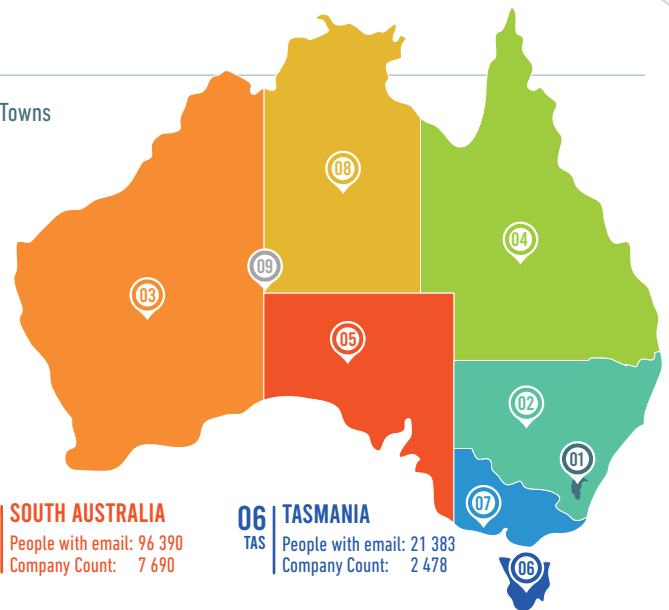

SUMMARY OF RECORD COUNTS FOR PEOPLE & COMPANIES BY ANZSIC INDUSTRY

ANZSIC INDUSTRY	No of People with Email	Number of Companies
A - Agriculture, Forestry and Fishing	5 906	253
B - Mining	104 467	1 572
C - Manufacturing	83 097	2 890
D - Electricity, Gas, Water and Waste Services	53 857	1 203
E - Construction	102 730	3 525
F - Wholesale Trade	19 100	720
G - Retail Trade	100 248	2 235
H - Accommodation and Food Services	20 022	1 267
I - Transport, Postal and Warehousing	63 971	1 399
J - Information Media and Telecommunications	62 875	2 156
K - Financial and Insurance Services	228 370	3 019
L - Rental, Hiring and Real Estate Services	48 582	1 639
M - Professional, Scientific and Technical Services	331 780	14 057
N - Administrative and Support Services	62 049	2 705
O - Public Administration and Safety	175 392	1 153
P - Education and Training	150 919	2 497
Q - Health Care and Social Assistance	224 765	4 946
R - Arts and Recreation Services	39 197	1 322
S - Other Services	34 274	1 300
T - Non Classified	9 325	1 379
COMBINED TOTAL	1 918 598	51 203

COUNT BY STATE (District)

Choose from over **3600** Specific Towns

- 01 ACT** AUSTRALIAN CAPITAL TERRITORY
People with email: 45 523
Company Count: 3 489
- 02 NSW** NEW SOUTH WALES
People with email: 606 132
Company Count: 27 002
- 03 WA** WESTERN AUSTRALIA
People with email: 199 815
Company Count: 10 829
- 04 QLD** QUEENSLAND
People with email: 328 442
Company Count: 18 297
- 05 SA** SOUTH AUSTRALIA
People with email: 96 390
Company Count: 7 690
- 06 TAS** TASMANIA
People with email: 21 383
Company Count: 2 478
- 07 VIC** VICTORIA
People with email: 556 322
Company Count: 23 664
- 08 NT** NORTHERN TERRITORIES
People with email: 12 460
Company Count: 1 669
- 09 AUS** AUSTRALIA GENERAL
People with email: 58 277
Company Count: 14 235