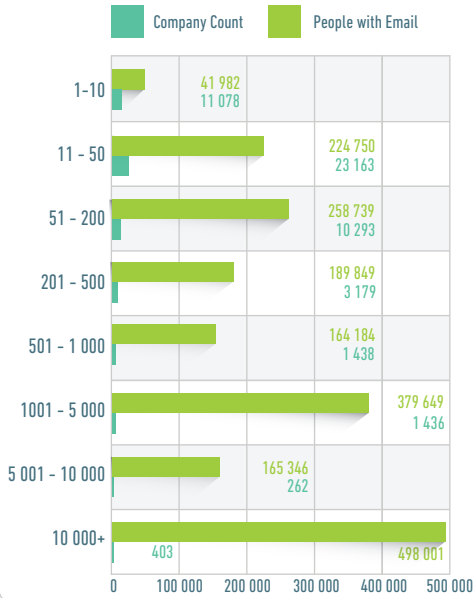

Data Engineers with a focus on Business to Business email data

SUMMARY OF PEOPLE AND COMPANY COUNTS BY EMPLOYEE COUNT

ADDITIONAL FIELDS AVAILABLE:

Designations Broad Industries Specialities
>605K **>150** **<34,700**
 to choose from to choose from to choose from

SUMMARY OF RECORD COUNTS BY SENIORITY (Email Address)

- 1: C-LEVEL EXECUTIVES/DIRECTORS/MD'S ETC
- 2: SENIOR/REGIONAL/NATIONAL/HEAD ETC
- 3: GENERAL MANAGEMENT
- 4: SPECIALIST FUNCTIONS
- 5: SUPPORT & ADMIN FUNCTIONS