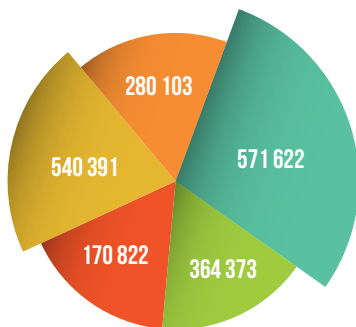

Data Engineers with a focus on Business to Business email data

SUMMARY OF PEOPLE AND COMPANY COUNTS BY EMPLOYEE COUNT

ADDITIONAL FIELDS AVAILABLE:

Designations Broad Industries Specialities
>605K **>150** **<34,700**
to choose from to choose from to choose from

SUMMARY OF RECORD COUNTS BY SENIORITY (Email Address)

1. 1: C-LEVEL EXECUTIVES/DIRECTORS/MD'S ETC
2. 2: SENIOR/REGIONAL/NATIONAL/HEAD ETC
3. 3: GENERAL MANAGEMENT
4. 4: SPECIALIST FUNCTIONS
5. 5: SUPPORT & ADMIN FUNCTIONS

SUMMARY OF RECORD COUNTS FOR PEOPLE & COMPANIES BY ANZSIC INDUSTRY

ANZSIC INDUSTRY	No of People with Email	Number of Companies
A - Agriculture, Forestry and Fishing	5 906	253
B - Mining	104 467	1 572
C - Manufacturing	83 097	2 890
D - Electricity, Gas, Water and Waste Services	53 857	1 203
E - Construction	102 730	3 525
F - Wholesale Trade	19 100	720
G - Retail Trade	100 248	2 235
H - Accommodation and Food Services	20 022	1 267
I - Transport, Postal and Warehousing	63 971	1 399
J - Information Media and Telecommunications	62 875	2 156
K - Financial and Insurance Services	228 370	3 019
L - Rental, Hiring and Real Estate Services	48 582	1 639
M - Professional, Scientific and Technical Services	331 780	14 057
N - Administrative and Support Services	62 049	2 705
O - Public Administration and Safety	175 392	1 153
P - Education and Training	150 919	2 497
Q - Health Care and Social Assistance	224 765	4 946
R - Arts and Recreation Services	39 197	1 322
S - Other Services	34 274	1 300
T - Non Classified	9 325	1 379
COMBINED TOTAL	1 918 598	51 203

SUMMARY OF PEOPLE BY BROAD DESIGNATION